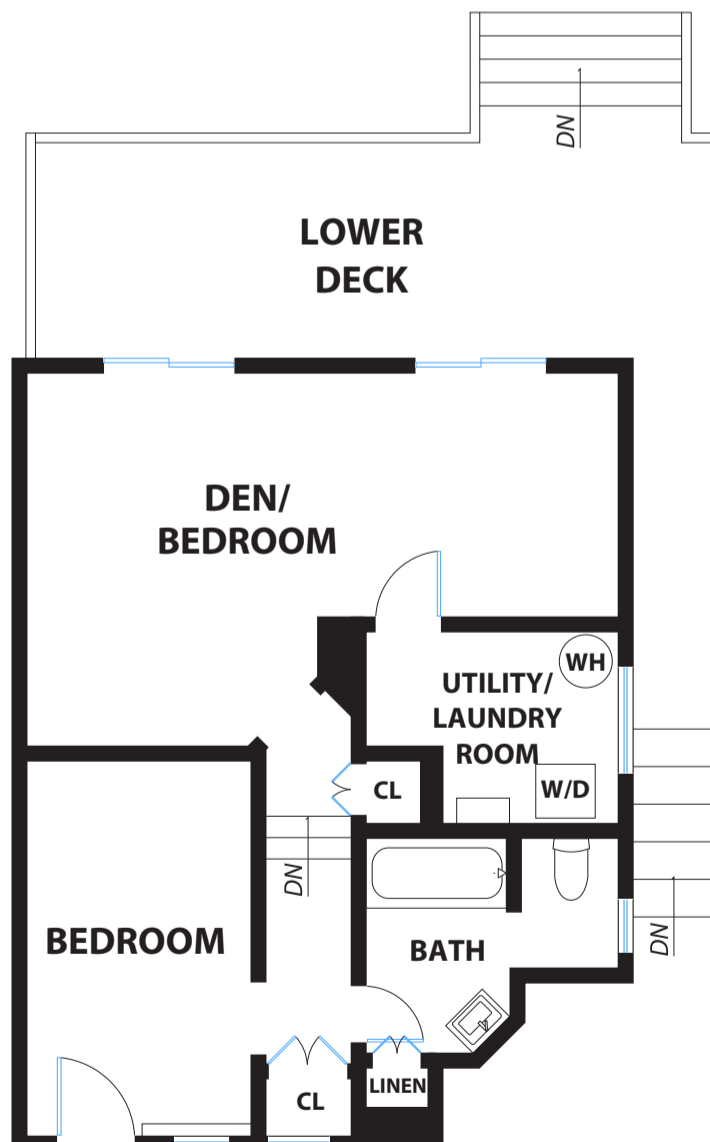

205 MULLEN AVENUE

SAN FRANCISCO

PROPERTY SQ FT INFORMATION

MEASUREMENTS CALCULATED TO THE EXTERIOR WALLS

LIVING SPACE: 1548 SQ FT

- * Main House (Lower Level): 593 Sq Ft
- * Main House (Main Level): 645 Sq Ft
- * Main House (Upper Level): 310 Sq Ft

UPPER LEVEL

LOWER LEVEL

MAIN LEVEL