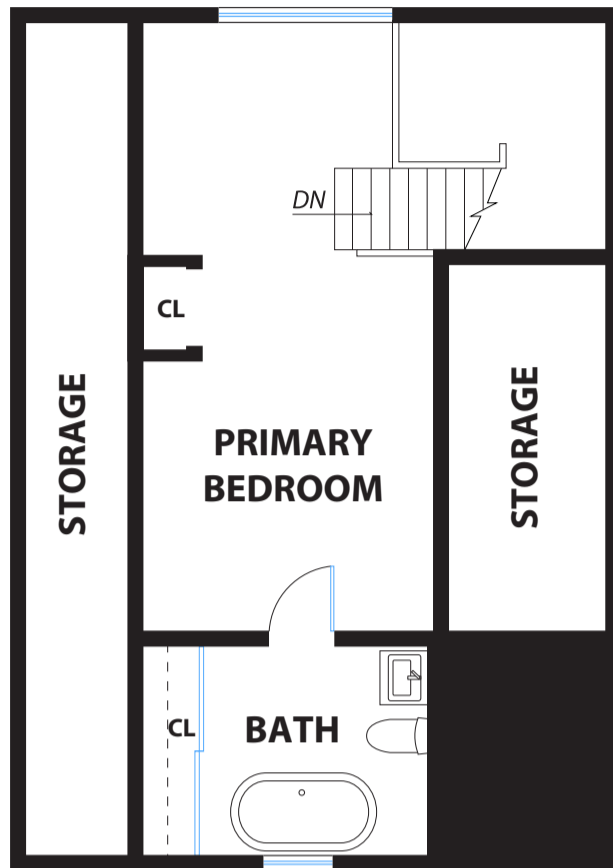

205 MULLEN AVENUE

SAN FRANCISCO

PROPERTY SQ FT INFORMATION

MEASUREMENTS CALCULATED TO THE EXTERIOR WALLS

LIVING SPACE: 1548 SQ FT

- * Main House (Lower Level): 593 Sq Ft
- * Main House (Main Level): 645 Sq Ft
- * Main House (Upper Level): 310 Sq Ft

UPPER LEVEL

LOWER LEVEL

MAIN LEVEL